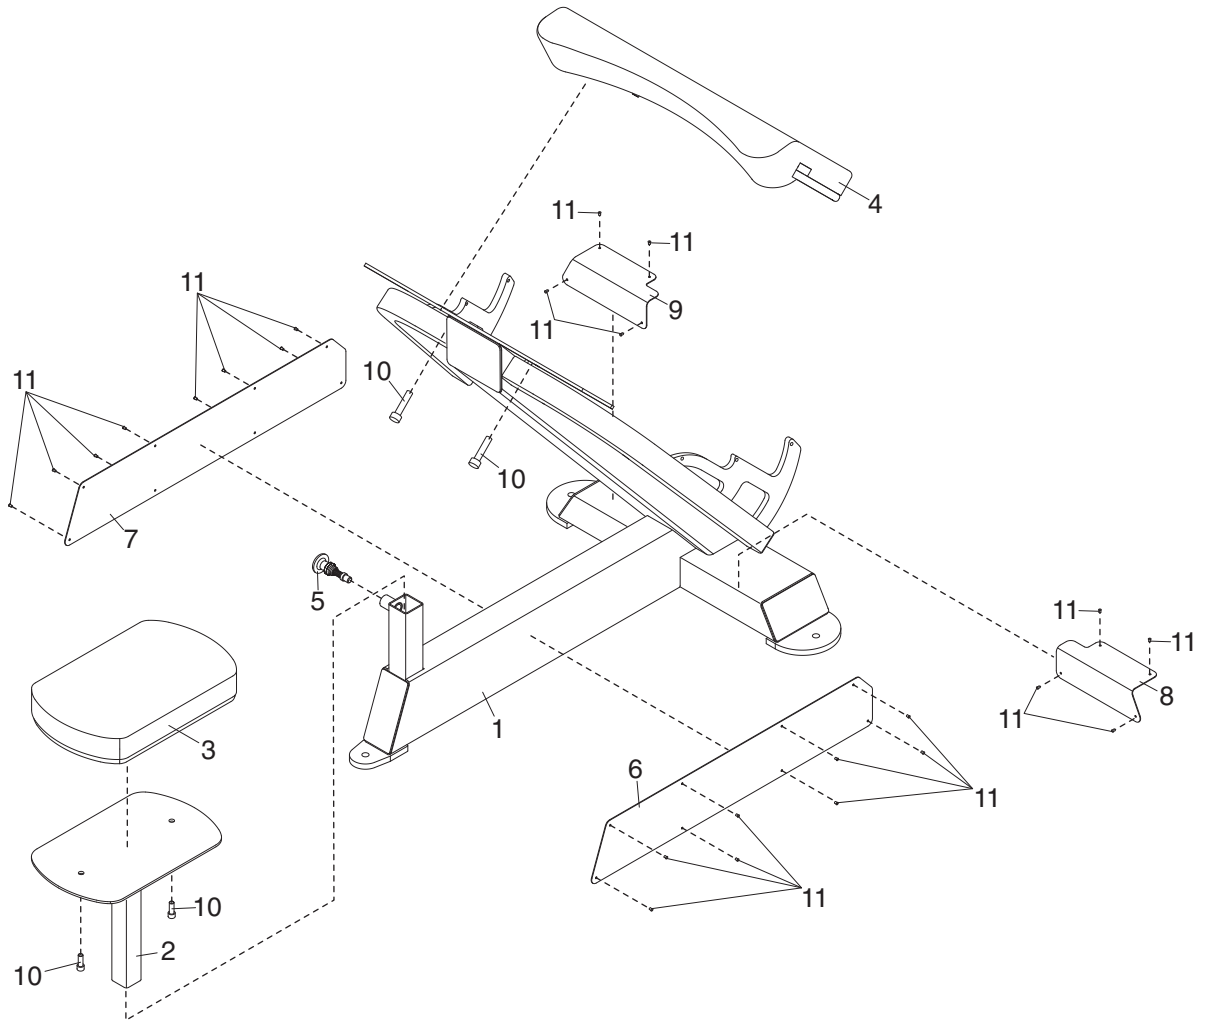

EXPLODED DRAWING—Model No. GZFW2054.1

R0305A

Bubble #	OEM Number	Description
1	GZ4355	FRAME
2	GZ2319	SEAT FRAME
3	GZ5108-11	SEAT
5	GZ1501	SEAT KNOB
10	GZ1014-01	3/8" X 1" SCREW
11	GZ1021-01	1/8" X 3/16" RIVET
#	GZ7270	USER'S MANUAL